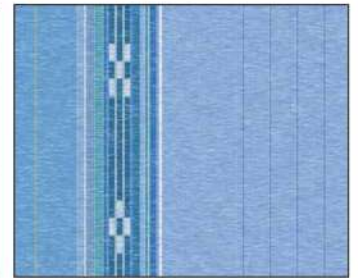

WO8-S/2206 (うすピンク)

WO8-S/2207 (ずらし縞・ヤッサミ白グレー)

WO8-S/2208 (ヤッサミグレー茶)

WO8-S/2209 (黒グレー)

WO8-S/2210 (黒檀)

WO8-S/2211 (ずらし縞・黒)

WO8-S/2301 (クロトン)

WO8-S/2302 (グリーン)