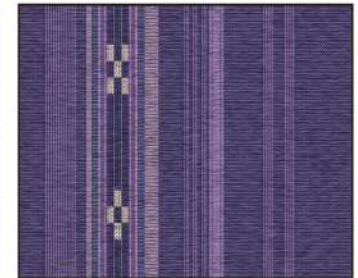

WO8-S/H2907(太縞ヤッサミ・紫)