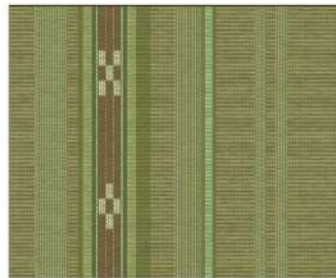

WO8-S/H2906(太縞ヤッサミ・モスグリーン)