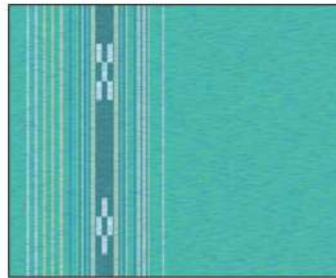

WO8-S/2206 (うすピンク)

WO8-S/2207 (ずらし縞・ヤッサミ白グレー)

WO8-S/2208 (ヤッサミグレー茶)

WO8-S/2209 (黒グレー)

WO8-S/2210 (黒檀)

WO8-S/2211 (ずらし縞・黒)

WO8-S/2301 (クロトン)

WO8-S/2302 (グリーン)